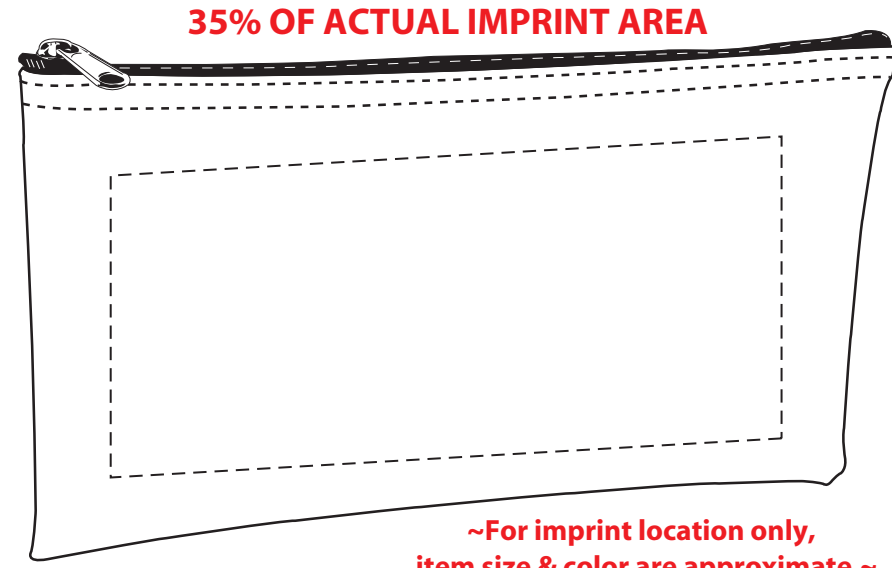

Art Proof

Item: N21ET (Standard Deposit Bag)
Imprint Area: 10"W x 4-1/2"H

RIM LINE

****ARTIST NOTE****

*****NOTE*****

Please ensure that the following are correct before approving the art proof:

- Spelling
- Layout / Imprint Location
- Imprint Size

**~For imprint location only,
item size & color are approximate.~**

Dotted lines indicate imprint area only and are not a part of artwork

ACTUAL IMPRINT AREA