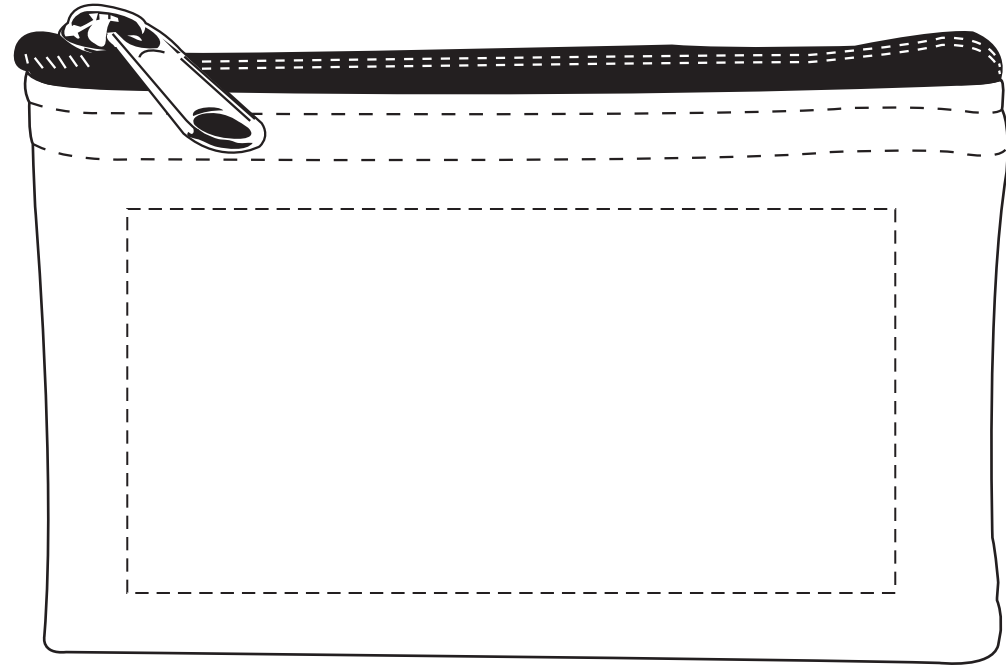

Art Proof

Item: N21BT (Standard Coin Bag)

Imprint Area: 4"W x 2"H

****ARTIST NOTE****

RIM LINE

*Dotted lines indicate imprint area only
and are not a part of artwork*

ACTUAL IMPRINT AREA

**~For imprint location only,
item size & color are approximate.~**