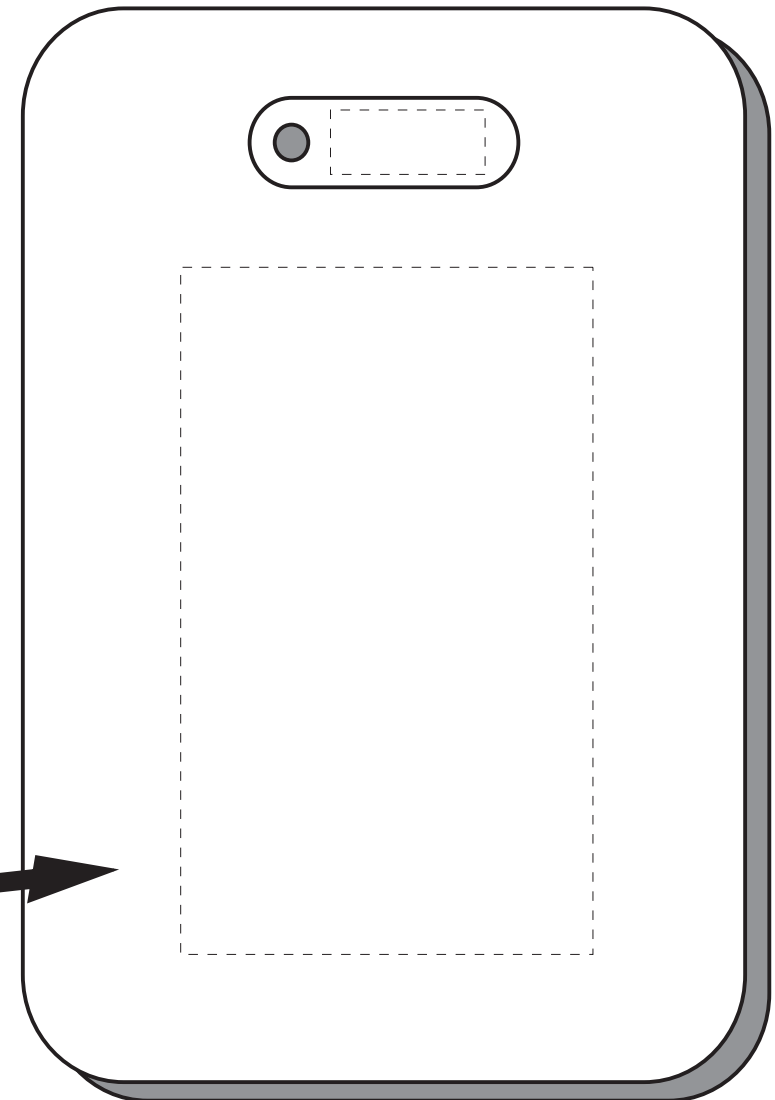

# Art Proof

**Item:** KP1060 (Kneeling Pad & Key Float)

**Imprint Area:** Pad 6"W x 10"H Key Float 2-1/4"W x 15/16"H

RIM LINE

**ACTUAL KEY FLOAT  
IMPRINT AREA**

**\*\* ARTIST NOTE \*\***

**50% OF ACTUAL IMPRINT AREA**

***Dotted lines indicate imprint area only  
and are not a part of artwork***

***~For imprint location only,  
item size & color are approximate.~***

**\*\*\*NOTE\*\*\***

Please ensure that the following are correct before approving the art proof:

- Spelling
- Layout / Imprint Location
- Imprint Size