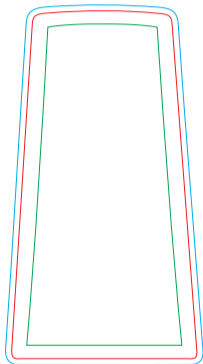

outer line is for bleeds • **middle line is Label Size** • **inner line is safe area for text and logos**

1.028 x 1.87

but not perfect rectangle

.964 x 1.807

but not perfect rectangle

.808 x 1.667

but not perfect rectangle

this is an irregular shape.

80-43921